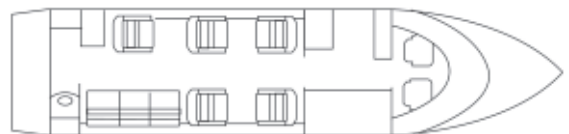

GlobalAviation

Hawker 800SP

Features

The Hawker 800SP is the perfect balance between speed, range, comfort and style. This midsize aircraft offers the capability to fly nonstop coast to coast while providing accommodating surroundings for up to 8 passengers.

Hawker 800SP Specifications

Passenger seating	8
Range N/M	2,400
Cruising Speed	420 mph
Cabin Width	6.0 ft.
Cabin Length	21.3 ft.
Cabin Height	5.8 ft.
Base	HIO

Amenities

- Enclosed Lav
- Satellite Phone
- Leather Interior
- Microwave
- CD & DVD Players
- Airshow